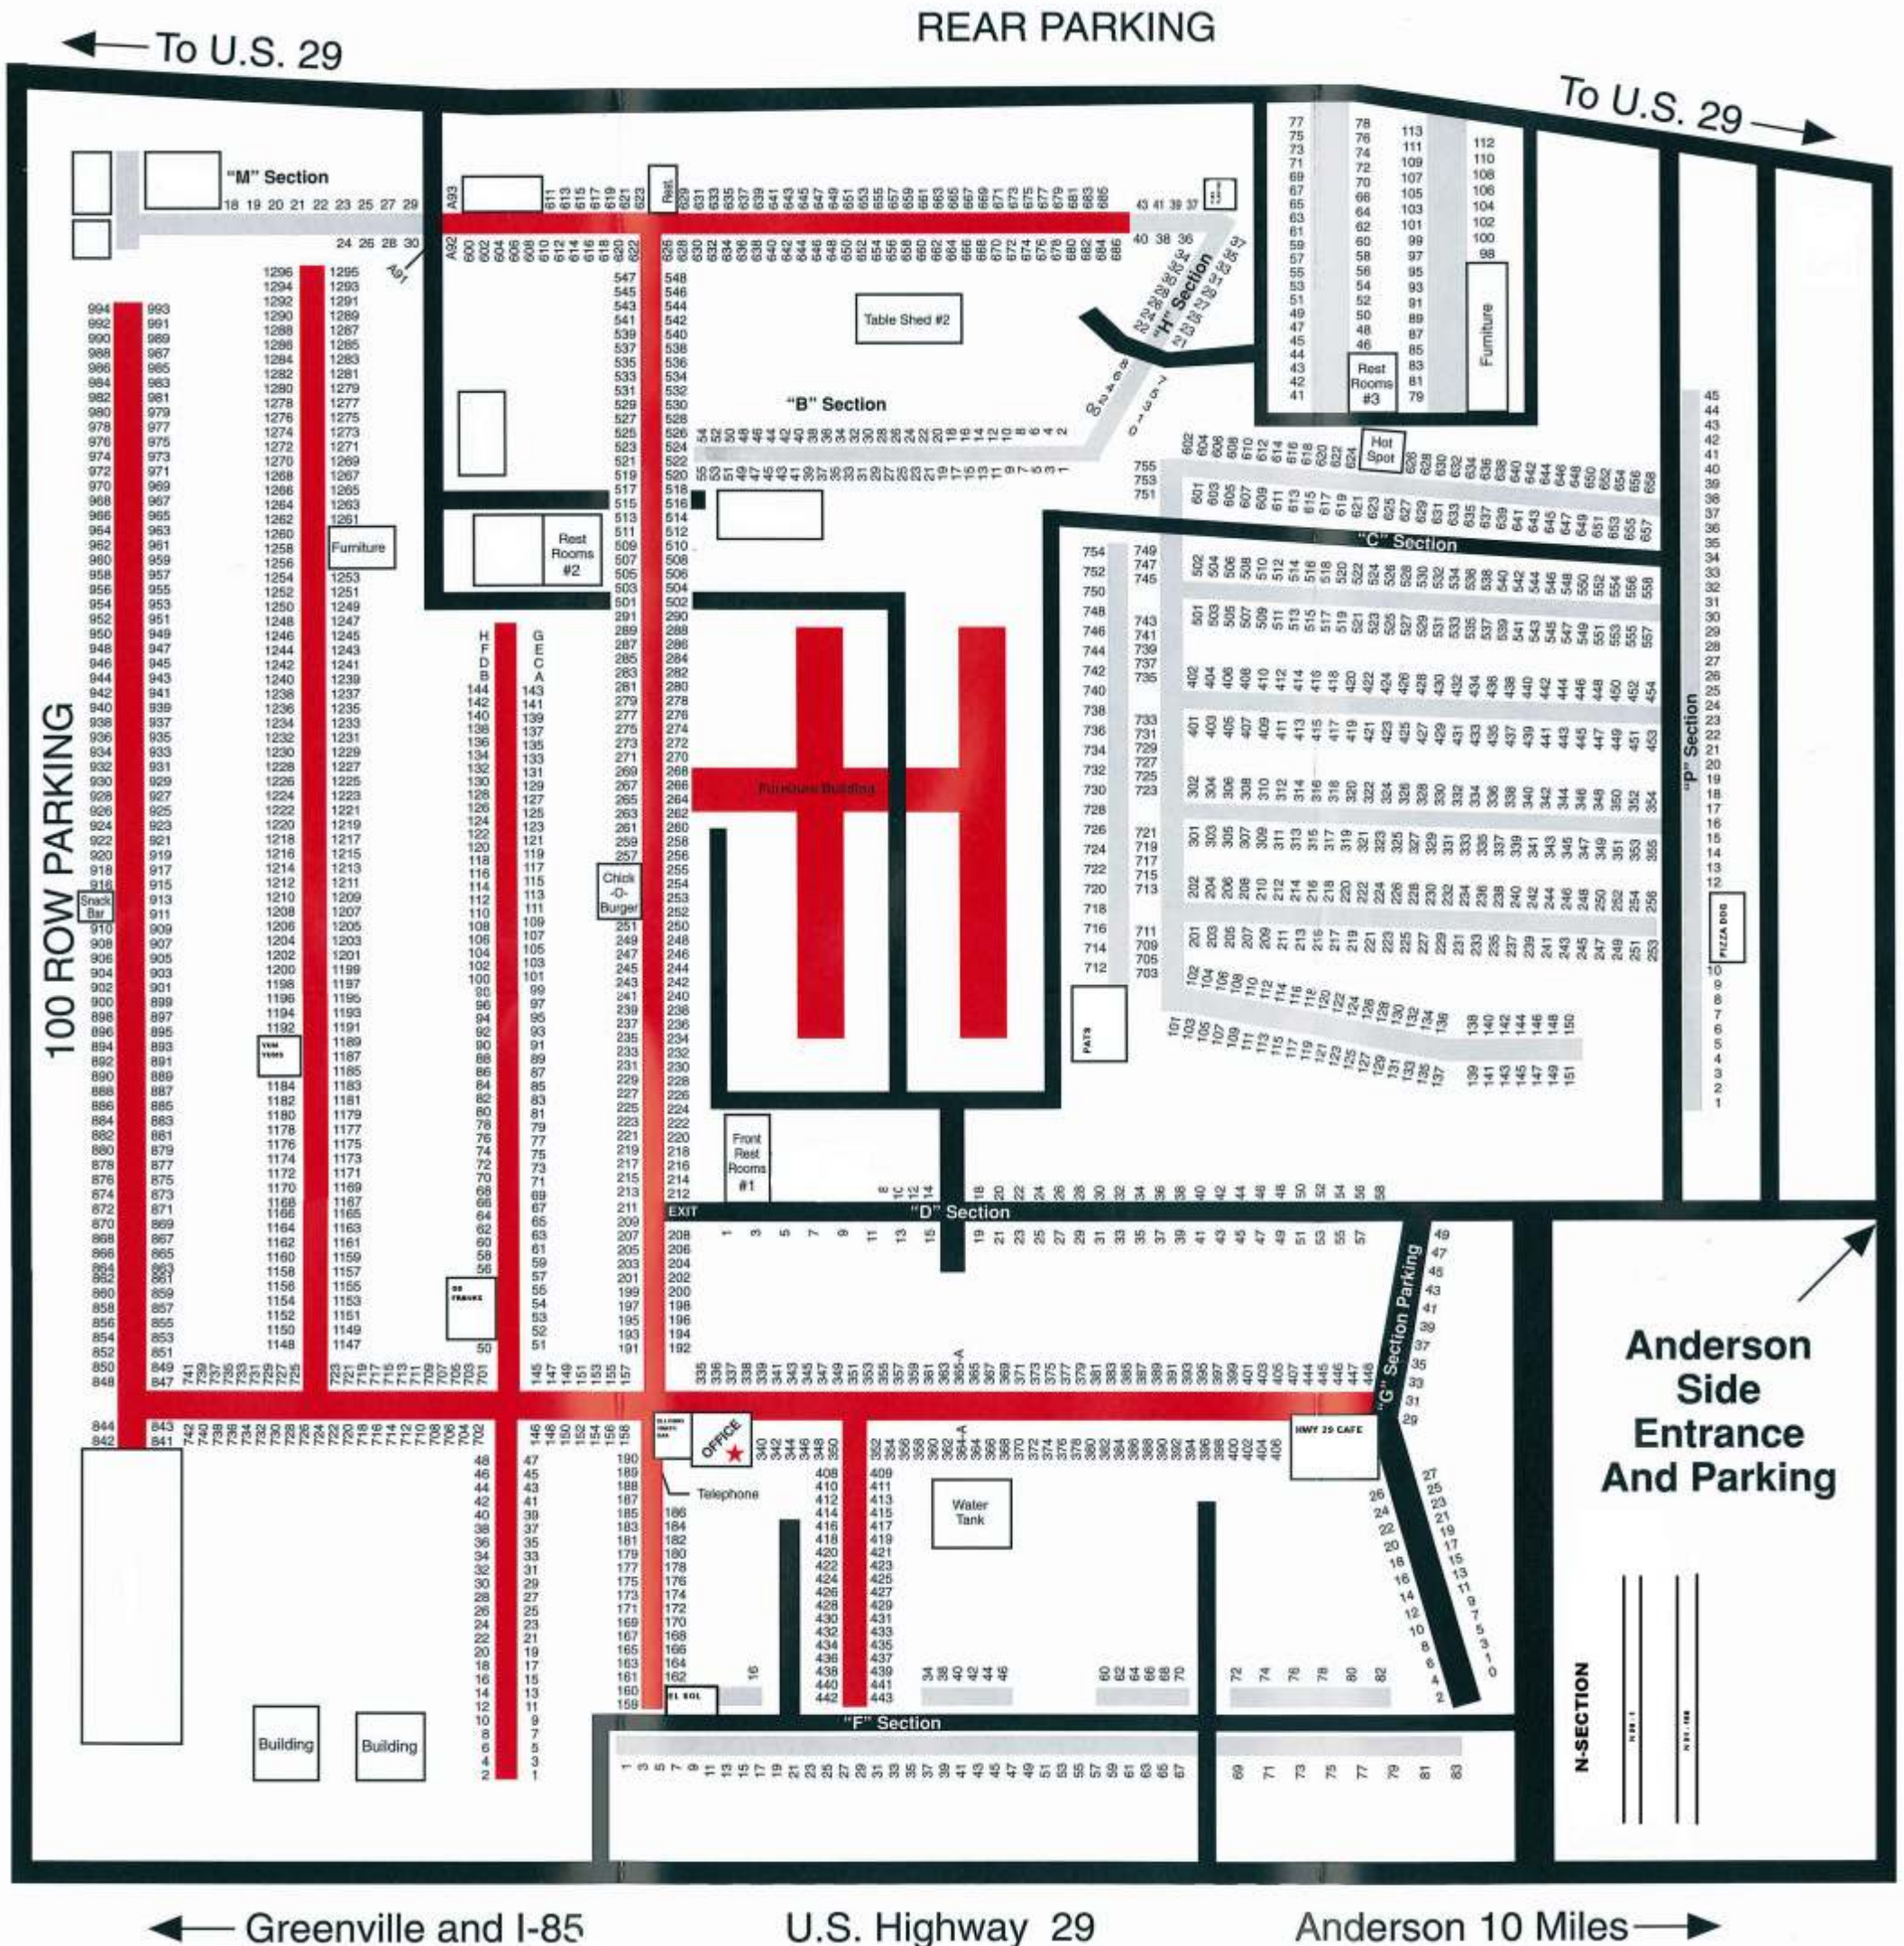

Anderson Jockey Lot And Farmers' Market

"Biggest in the South. Best in the World"

★ Office

ANDERSON JOCKEY LOT

■ Inside ■ Outside

4530 HWY 29 NORTH BELTON SC 29627

■ Roadway

**Be In Business For Yourself
For Anderson Jockey Lot Space Rate
Call (864) 224-2027**